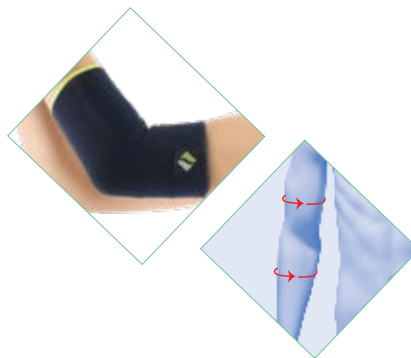

ELS-02 Knitted Elastic Elbow Support

S	M	L	XL
75 cm	85 cm	95 cm	105 cm
85 cm	95 cm	105 cm	115 cm

Features

Manufactured with flexible and antiperspirant woven fabric. Gives full compression and support to the elbow area. Used for arthritic elbow conditions, minor sprains and strains. Provides support and relieves pain due to stiffness, swollen or injured elbows. Also protects elbow against further injury.

Supportline

Elastic Elbow Brace are designed in order to obtain maximum comfort and benefit with regional support to the elbow and it is available in 4 sizes.