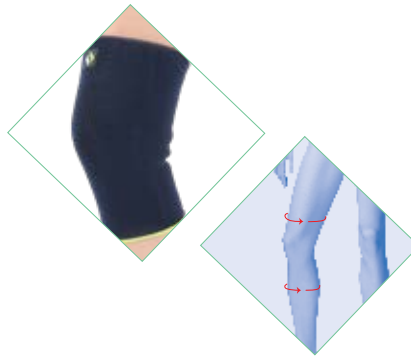

## ELS-01 Knitted Elastic Knee Support

S	M	L	XL
75 cm	85 cm	95 cm	105 cm
85 cm	95 cm	105 cm	115 cm

### Supportline

Elastic Knee Brace are designed in order to obtain maximum comfort and benefit with regional support to the knee and it is available in 4 sizes.

### Features

Manufactured with flexible and antiperspirant woven fabric. Gives full compression and support to the elbow area. Used for arthritic elbow conditions, minor sprains and strains. Provides support and relieves pain due to stiffness, swollen or injured elbows. Also protects elbow against further injury.

### Supportline

Elastic Elbow Brace are designed in order to obtain maximum comfort and benefit with regional support to the elbow and it is available in 4 sizes.