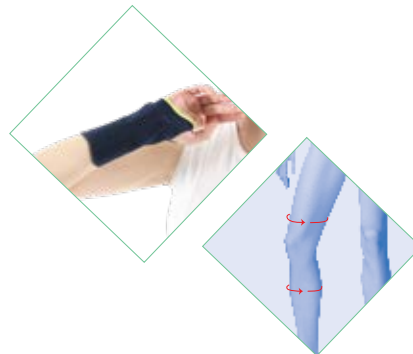

ELS-04 Knitted Elastic Wrist & Hand Support

S	M	L	XL
75 cm	85 cm	95 cm	105 cm
85 cm	95 cm	105 cm	115 cm

Features

Manufactured with flexible and antiperspirant woven fabric, preventing of acute hand sprains, reduces the risk of incurring of future injuries, distuortion and bursitis.

Supportline

Elastic Wrist Brace are designed in order to obtain maximum comfort and benefit with regional support to the wrist and it is available in 4 sizes.