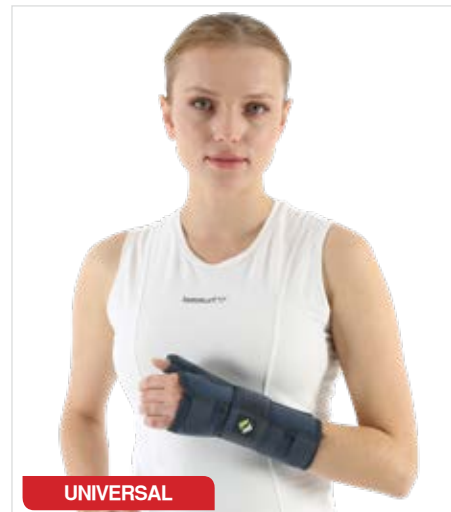

SL-02
Velpeau Bandage

REF-620
Shoulder Support

SL-04
Clavicle bandage

ERSA-210
Wrist - Forearm Splint

SL-13
Acromio-Clavicular Bandage

ERSA-211
Epicondylitis Band

ERSA-217
Cubital Tunnel Elbow Support

ERSA-206
Hand & Wrist Splint - Single Sided

ERSA-222
Elbow Support

ERSA-207 Hand & Wrist Splint -
Single Sided (With Thumb Support)

ERSA-205
Dequervain Splint

ERSA-208
Wrist Bandage

UNIVERSAL

ERSA-209
Wrist support - Simple

UNIVERSAL

SL-240
Abdominal Corset - Elastic