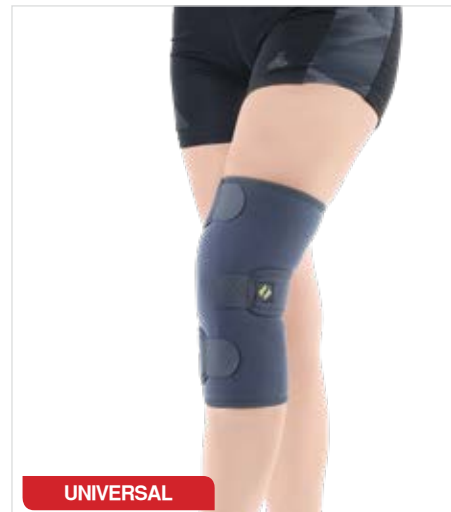

SL-330K
Dorsolumbar Corset