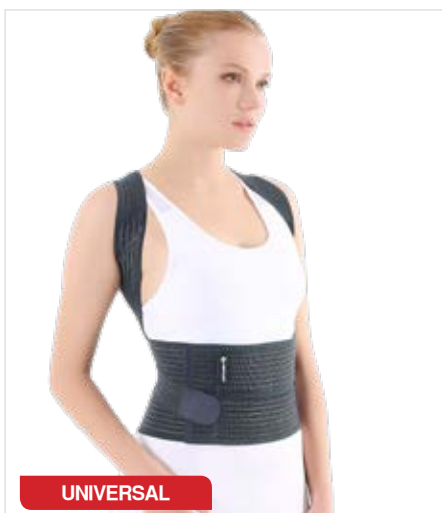

ERSA-220
Boxer's Fracture Splint

UNIVERSAL

SL-162
Posturex Corsert