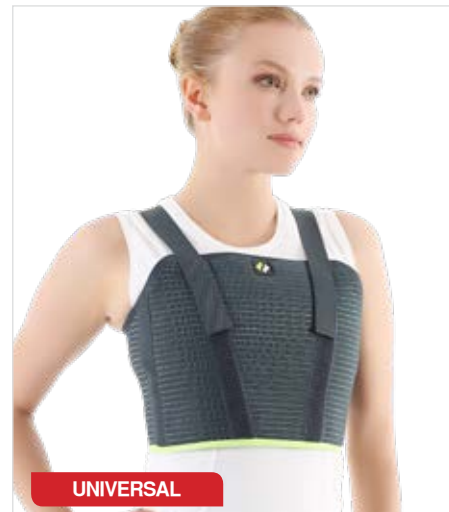

SL-240
Abdominal Corset - Elastic

UNIVERSAL