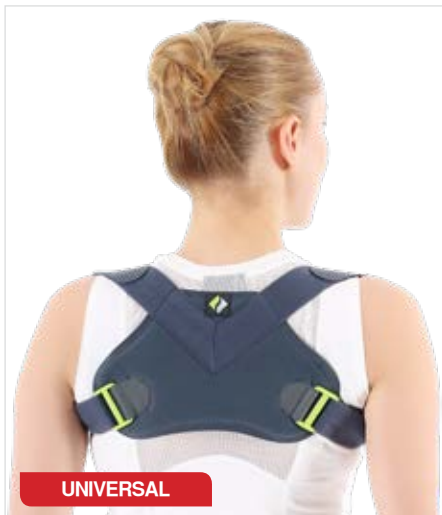

SL-02
Velpeau Bandage

REF-620
Shoulder Support

SL-04
Clavicle bandage

ERSA-210
Wrist - Forearm Splint

SL-13
Acromio-Clavicular Bandage

ERSA-211
Epicondylitis Band

ERSA-217
Cubital Tunnel Elbow Support

ERSA-206
Hand & Wrist Splint - Single Sided

ERSA-222
Elbow Support

ERSA-207 Hand & Wrist Splint -
Single Sided (With Thumb Support)

ERSA-205
Dequervain Splint

ERSA-208
Wrist Bandage

UNIVERSAL

ERSA-209
Wrist support - Simple

UNIVERSAL

SL-240
Abdominal Corset - Elastic