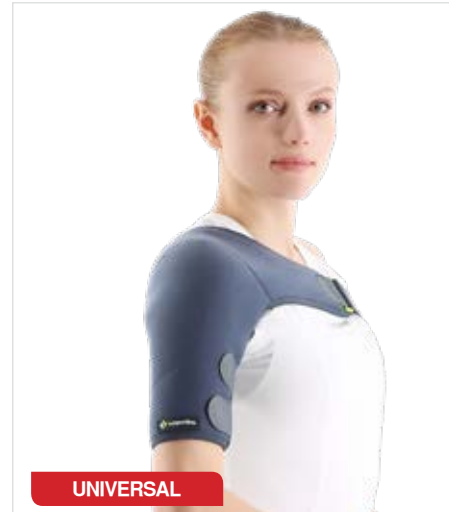

SL-02
Velpeau Bandage

REF-620
Shoulder Support

SL-04
Clavicle bandage

ERSA-210
Wrist - Forearm Splint

SL-13
Acromio-Clavicular Bandage

ERSA-211
Epicondylitis Band

ERSA-217
Cubital Tunnel Elbow Support

ERSA-206
Hand & Wrist Splint - Single Sided

ERSA-222
Elbow Support

ERSA-207 Hand & Wrist Splint -
Single Sided (With Thumb Support)

ERSA-205
Dequervain Splint

ERSA-208
Wrist Bandage

UNIVERSAL

ERSA-209
Wrist support - Simple

UNIVERSAL

SL-240
Abdominal Corset - Elastic