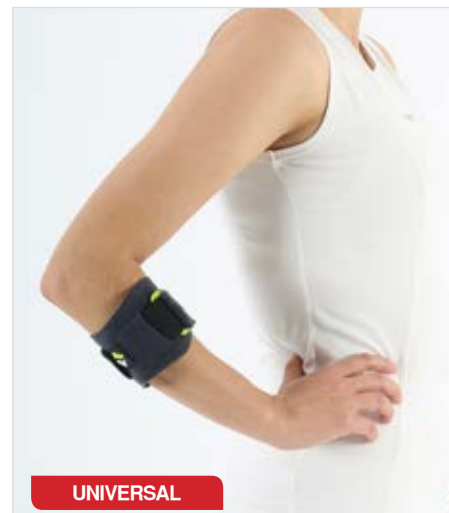

SL-02
Velpeau Bandage

REF-620
Shoulder Support

SL-04
Clavicle bandage

ERSA-210
Wrist - Forearm Splint

SL-13
Acromio-Clavicular Bandage

ERSA-211
Epicondylitis Band

ERSA-217
Cubital Tunnel Elbow Support

ERSA-206
Hand & Wrist Splint - Single Sided

ERSA-222
Elbow Support

ERSA-207 Hand & Wrist Splint -
Single Sided (With Thumb Support)

ERSA-205
Dequervain Splint

ERSA-208
Wrist Bandage

UNIVERSAL

ERSA-209
Wrist support - Simple

UNIVERSAL

SL-240
Abdominal Corset - Elastic