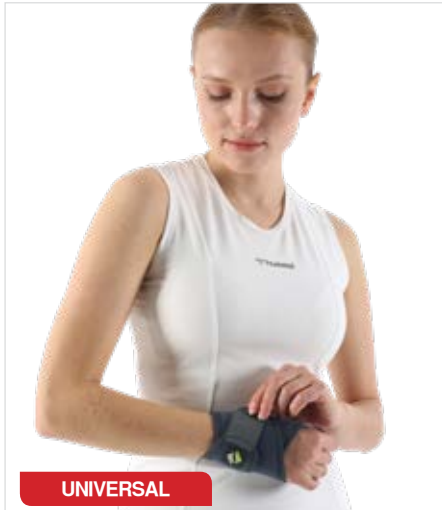

SL-02
Velpeau Bandage

REF-620
Shoulder Support

SL-04
Clavicle bandage

ERSA-210
Wrist - Forearm Splint

SL-13
Acromio-Clavicular Bandage

ERSA-211
Epicondylitis Band

ERSA-217
Cubital Tunnel Elbow Support

ERSA-206
Hand & Wrist Splint - Single Sided

ERSA-222
Elbow Support

ERSA-207 Hand & Wrist Splint -
Single Sided (With Thumb Support)

ERSA-205
Dequervain Splint

ERSA-208
Wrist Bandage

UNIVERSAL

ERSA-209
Wrist support - Simple

UNIVERSAL

SL-240
Abdominal Corset - Elastic