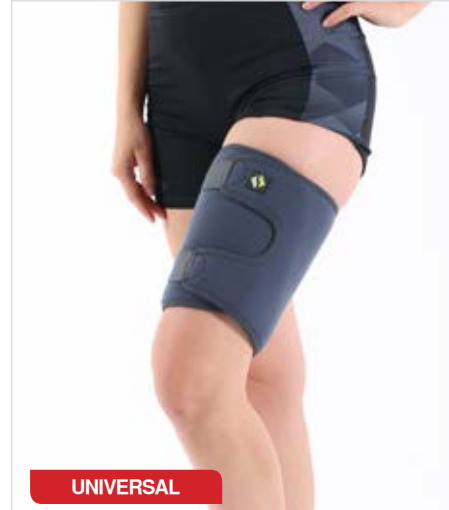

ERSA-201 Neoprene Knee
Brace - Pattela Support

UNIVERSAL