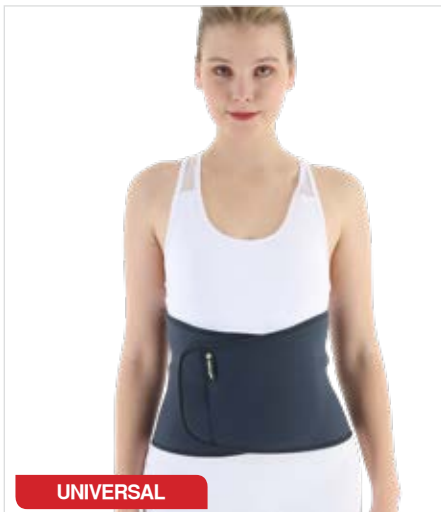

SL-320K
Lumbosacral Corset (32 cm)