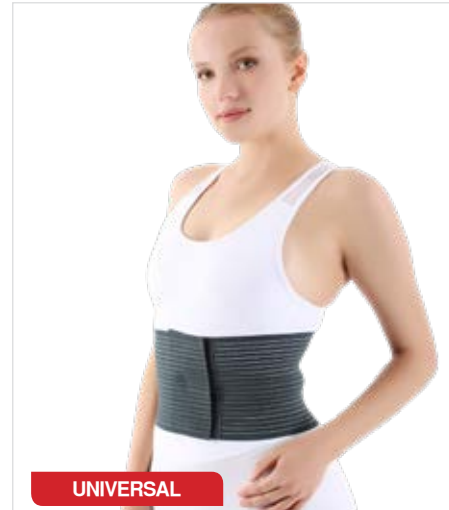

SL-02
Velpeau Bandage

REF-620
Shoulder Support

SL-04
Clavicle bandage

ERSA-210
Wrist - Forearm Splint

SL-13
Acromio-Clavicular Bandage

ERSA-211
Epicondylitis Band

ERSA-217
Cubital Tunnel Elbow Support

ERSA-206
Hand & Wrist Splint - Single Sided

ERSA-222
Elbow Support

ERSA-207 Hand & Wrist Splint -
Single Sided (With Thumb Support)

ERSA-205
Dequervain Splint

ERSA-208
Wrist Bandage

UNIVERSAL

ERSA-209
Wrist support - Simple

UNIVERSAL

SL-240
Abdominal Corset - Elastic